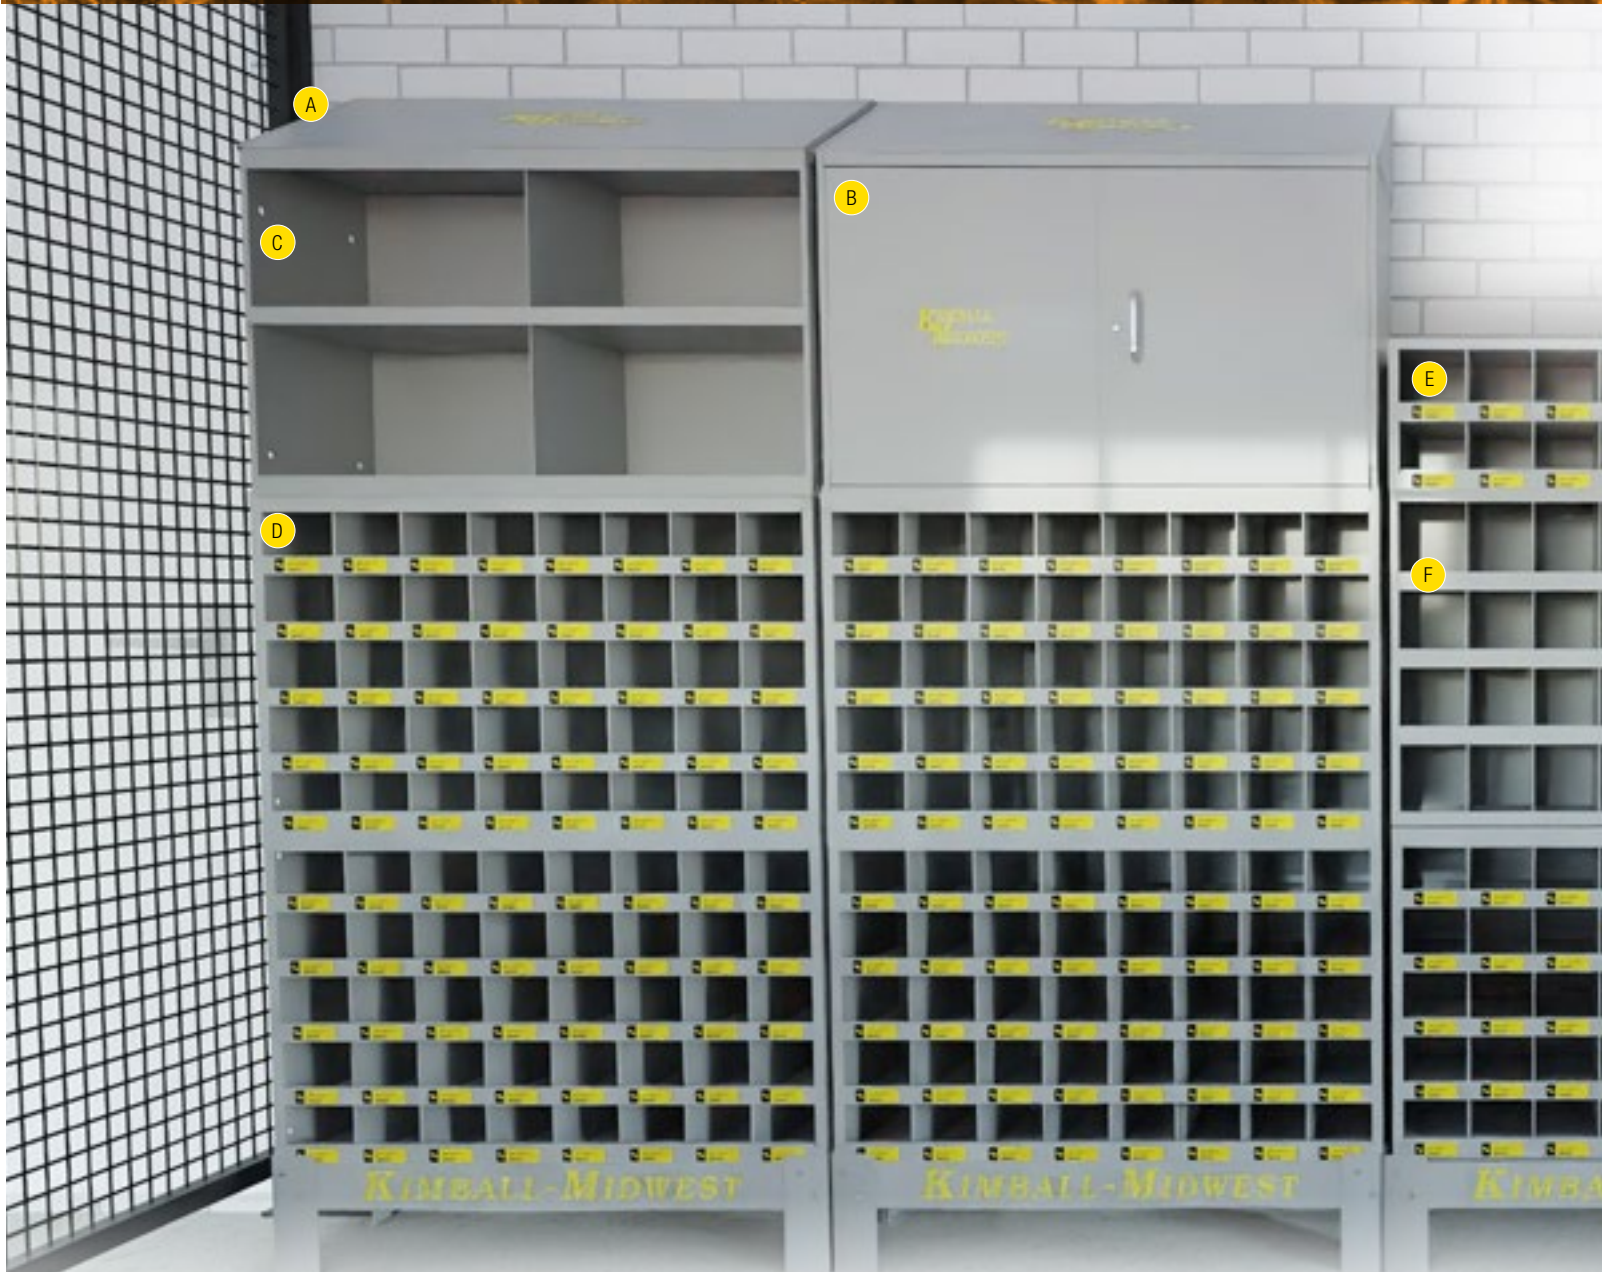

Storage Equipment

for Fastening Systems

Product	K-M No.	Product	Size	Price
Bin Topper	A 760S	Angled Bin Topper	35-1/4" W x 11-7/8" D x 6-13/16" H Use with K-M Nos. 612, 618, 619, 630, 631, 660, 661 and 662)	$53
	B 721S	Double Door Utility Cabinet	35-1/4" W x 11-7/8" D x 21-1/2" H	$155
Bin	C 739S	4 Compartment Bin	35-1/4" W x 11-7/8" D x 21-1/2" H	$114
	D 660S	40 Compartments	35-1/4" W x 11-7/8" D x 21-1/2" H	$182
	630S	80 Compartments	35-1/4" W x 11-7/8" D x 43" H	$298
	E 661S	16 Compartments	35-1/4" W x 11-7/8" D x 9-1/2" H	$94
	F 750S	32 Compartments	35-3/16" W x 11-15/16" D x 21-1/2" H	$192

NOTE: DRAWERS NOT INCLUDED WITH STORAGE EQUIPMENT