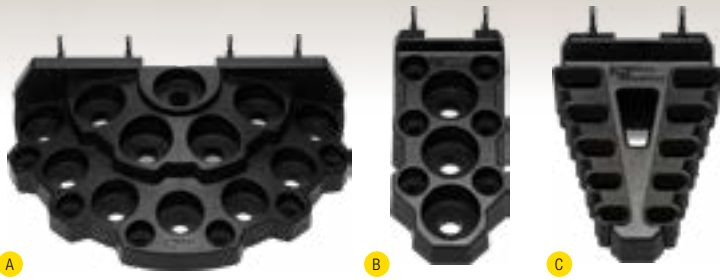

	K-M No.	Description	Qty.	Price
	A	18 Slot Screwdriver Holder		\$13/ea
	B	9 Slot Screwdriver Holder		\$7/ea
	C	10 Slot Wrench Holder		\$12/ea
	D	Universal Hooks - 10 Pack		\$7/ea
	E	Can Holder - 3 Pack	1	\$9/ea
	F	Accessory Holder		\$8/ea
	G	Parts Tray		\$13/ea
	H	Task Light - 500 Lumen, Rechargeable (USB-C Charger Included)		\$40/ea
	I	Quick Straps - 2 Pack		\$12/ea

800S

\$109/set
20-Piece Pegboard
Accessory Set

Set Includes:

- 18 Slot Screwdriver Holder - Qty. 1
- 10 Slot Wrench Holder - Qty. 1
- Universal Hooks - Qty. 10

- Can Holder - Qty. 3
- Accessory Holder - Qty. 1
- Parts Tray - Qty. 1
- Rechargeable Task Light - Qty. 1
- Quick Straps - Qty. 2