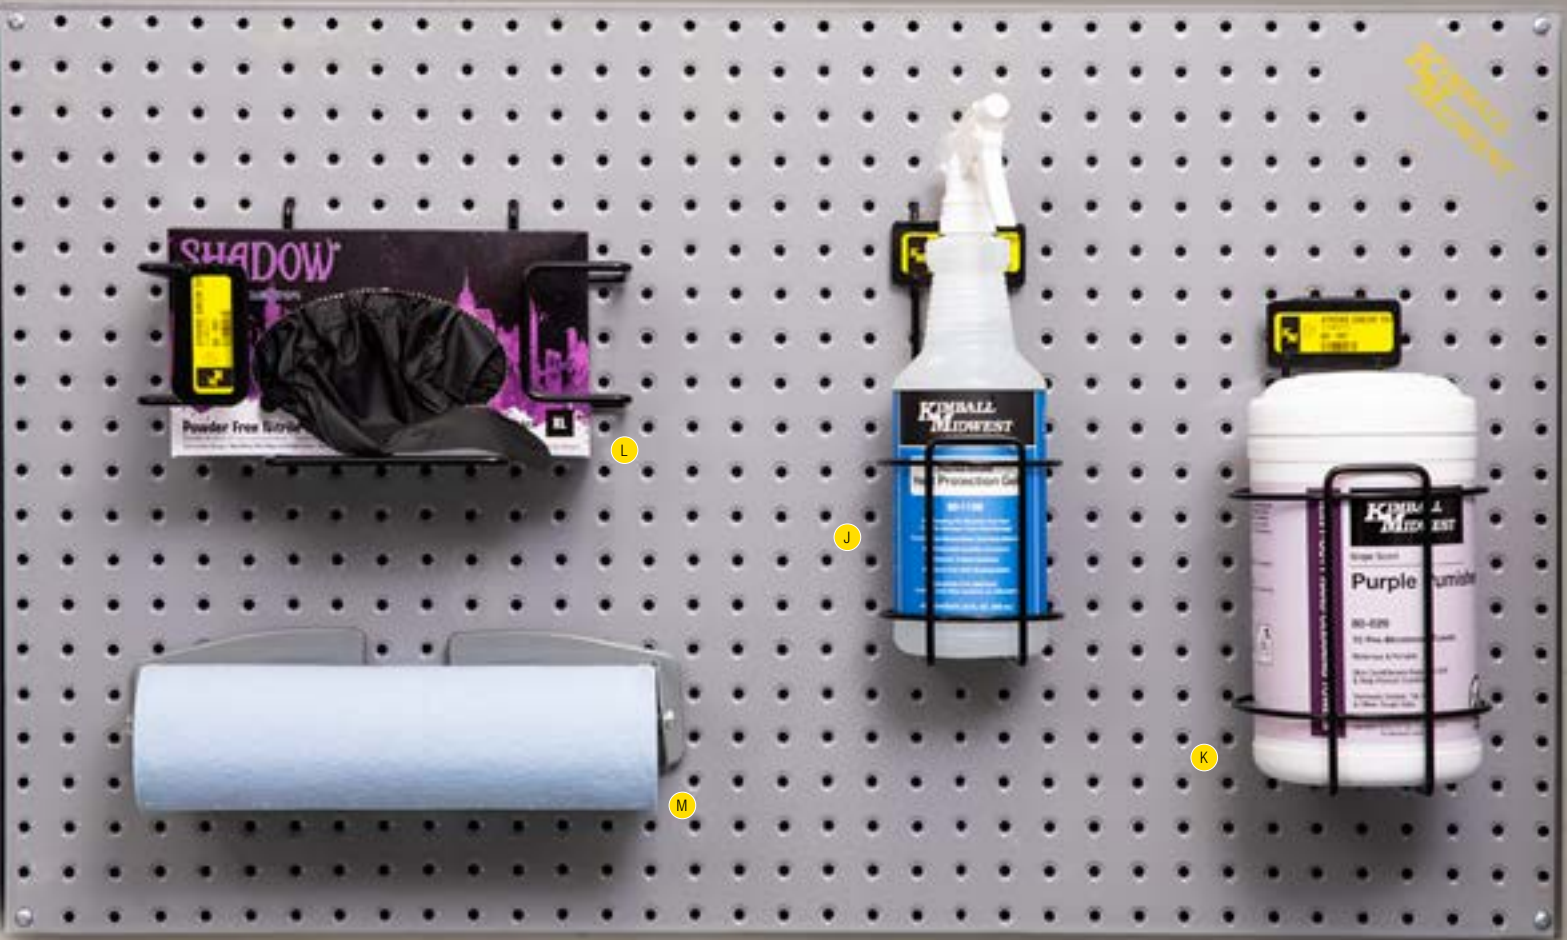

800S

\$109/set
20-Piece Pegboard
Accessory Set

Set Includes:

- 18 Slot Screwdriver Holder - Qty. 1
- 10 Slot Wrench Holder - Qty. 1
- Universal Hooks - Qty. 10

- Can Holder - Qty. 3
- Accessory Holder - Qty. 1
- Parts Tray - Qty. 1
- Rechargeable Task Light - Qty. 1
- Quick Straps - Qty. 2

PEGBOARD STORAGE SOLUTIONS

NOTE: products shown in pegboard accessories are not included

	K-M No.	Holder Style	Attachment Style	Description	Qty.	Price
SUPER STEALS	J 817S	Quart Bottle Holder	Peg Hooks	Wire Holder	1	\$17/ea
	818S		Magnets			\$22/ea
SUPER STEALS	819S	Hand Cleaning Towel Holder	Peg Hooks	Wire Holder	1	\$24/ea
SUPER STEALS	K 820S		Magnets			\$32/ea
SUPER STEALS	L 821S	Boxed Glove Holder	Peg Hooks	Wire Holder	1	\$24/ea
SUPER STEALS	822S		Magnets			\$32/ea
SUPER STEALS	M 755S	Paper Towel Holder	Magnetic	5-1/8" H x 4" W x 4" L	1	\$25/ea