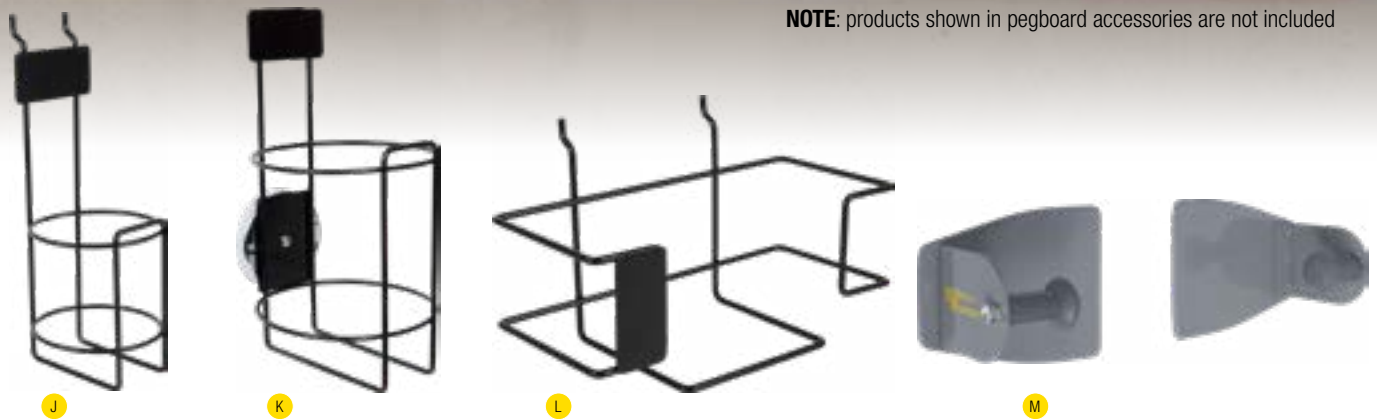

800S

\$109/set
20-Piece Pegboard
Accessory Set

Set Includes:

- 18 Slot Screwdriver Holder - Qty. 1
- 10 Slot Wrench Holder - Qty. 1
- Universal Hooks - Qty. 10

- Can Holder - Qty. 3
- Accessory Holder - Qty. 1
- Parts Tray - Qty. 1
- Rechargeable Task Light - Qty. 1
- Quick Straps - Qty. 2

PEGBOARD STORAGE SOLUTIONS

NOTE: products shown in pegboard accessories are not included

	K-M No.	Holder Style	Attachment Style	Description	Qty.	Price
SUPER STEALS	J 817S	Quart Bottle Holder	Peg Hooks	Wire Holder	1	\$17/ea
	818S		Magnets			\$22/ea
SUPER STEALS	819S	Hand Cleaning Towel Holder	Peg Hooks	Wire Holder	1	\$24/ea
SUPER STEALS	K 820S		Magnets			\$32/ea
SUPER STEALS	L 821S	Boxed Glove Holder	Peg Hooks	Wire Holder	1	\$24/ea
SUPER STEALS	822S		Magnets			\$32/ea
SUPER STEALS	M 755S	Paper Towel Holder	Magnetic	5-1/8" H x 4" W x 4" L	1	\$25/ea