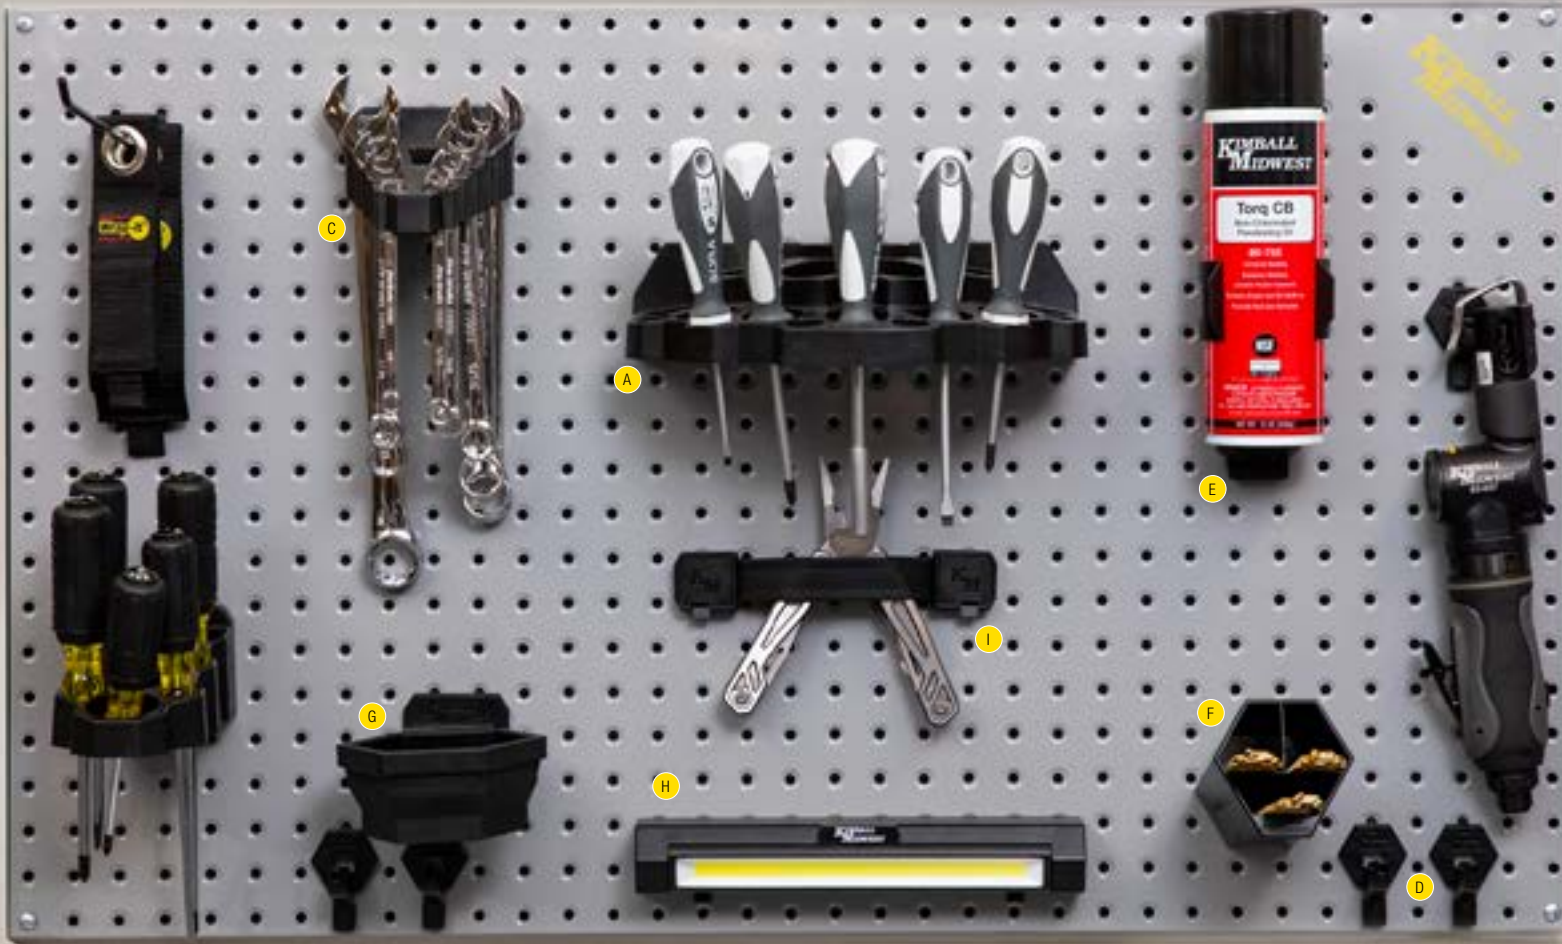

PEGBOARD STORAGE SOLUTIONS

NOTE: Products shown in pegboard accessories are not included

20-PIECE PEGBOARD ACCESSORY SET